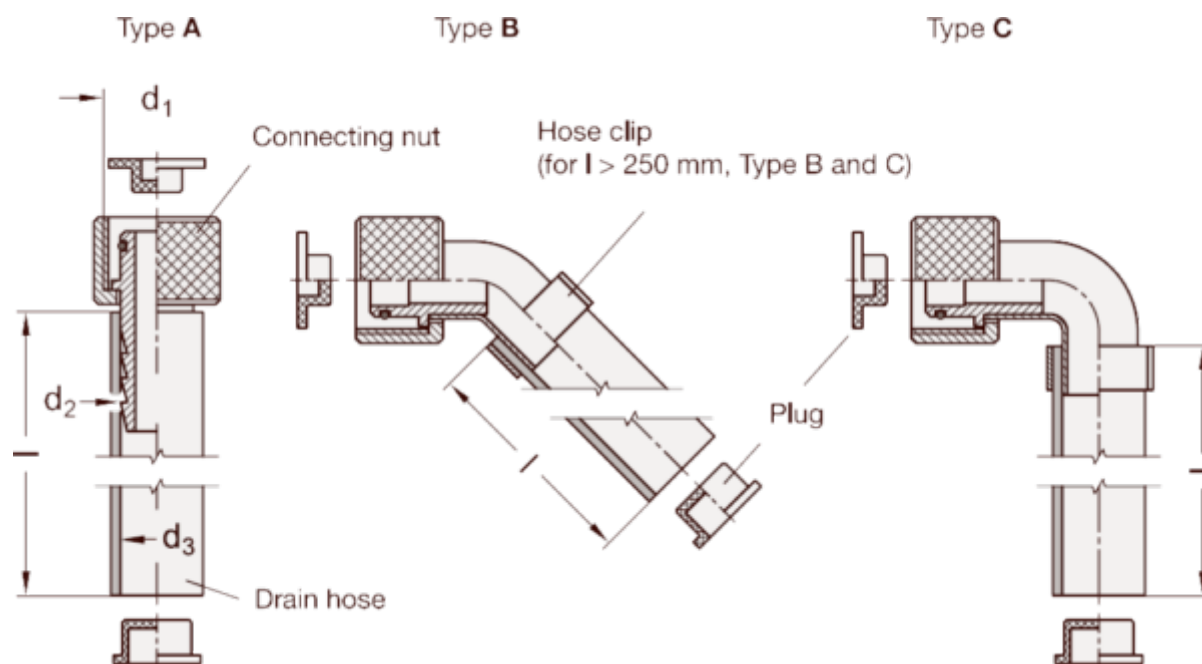

Article number: 20880122B250T

Description: E+G GN 880.1-22-B-250-T

Connector pieces with hose, M22x1.5 / Ø15

Measures

d2	= 15
d3	= 14
I	= 1000
Thread d1	= M22x1.5